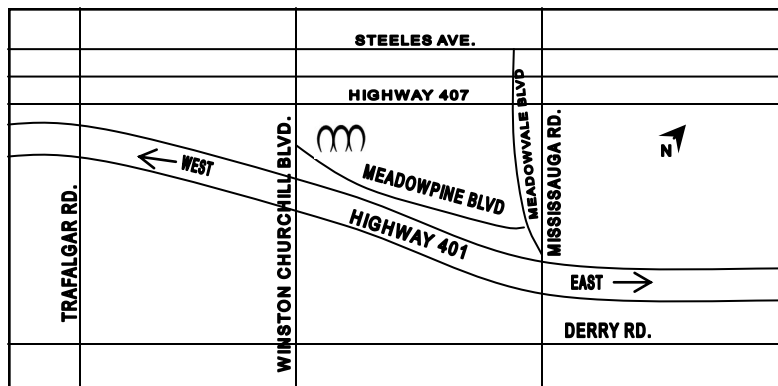

Meadowlarke Stables Inc.

Birthday Party Information

HOW TO FIND US

Meadowlarke Stables is located in Mississauga at Winston Churchill Blvd. and Hwy 401. We are located 1 light north of the 401 on Meadowpine Blvd.

2800 Meadowpine Blvd., Mississauga, Ontario L6Y 5J1

WHAT TO WEAR

Dress appropriately for the weather!!! Jeans or Track Pants are recommended - stay away from dresses, skirts or shorts. Party participants need to wear closed toed shoes, running shoes or boots are fine - sandals or Crocs can not be worn. If you are attending a party in the winter months be sure to dress in layers, although the party will be indoors, the riding arena's are not heated.

ARRIVING FOR YOUR PARTY

When you arrive for your party at Meadowlarke Stables, please follow the driveway to the left and drive around to the back of the barn, this is where the party room is located.

The Party starts promptly at 12:30, we recommend arriving a few minutes early to get yourselves settled. The Party Host will meet you in the Party Room at 12:30.